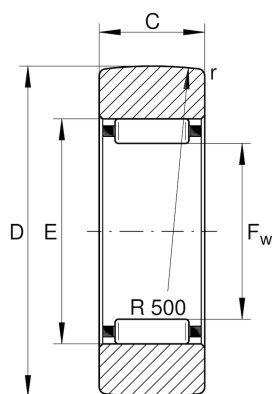

RSTO15

Yoke type track roller

Schaeffler ID:
0000542590000

Yoke type track rollers RSTO, without axial guidance, outer ring without ribs

Technical information

Main Dimensions & Performance Data

D	35 mm	Outside diameter
F_w	20 mm	Under roller diameter
C	11.8 mm	Width, outer ring
$C_{r w}$	9,100 N	Basic dynamic load rating, radial
$C_{0r w}$	11,100 N	Basic static load rating, radial
$C_{ur w}$	1,670 N	Fatigue load limit, radial
n_{DG}	3,300 1/min	Speed on permanent grease lubrication
	0.051 kg	Weight

Dimensions

E	26 mm	Raceway diameter outer ring
r_{min}	0.3 mm	Minimum chamfer dimension
R	500 mm	Radius of outer ring outside profile